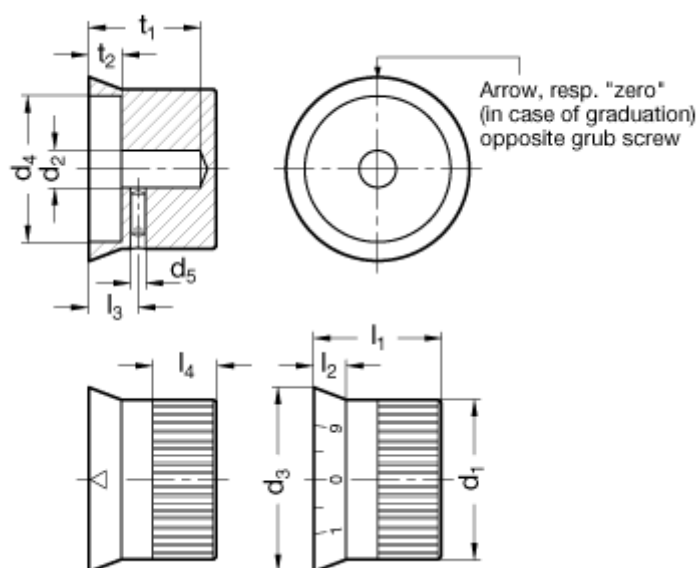

Article number: 201044155

Description: E+G Control knob in Aluminium
GN 723.4-27-B6-S

Measures

$d_1 = 27$	$l_4 = 12,5$
$d_2 = B 6$	$t_1 = 23,5$
$d_3 = 33,5$	$t_2 = 7,5$
$d_4 = 23,5$	
$d_5 = M4$	
$l_1 = 25,5$	
$l_2 = 7,5$	
$l_3 = 10,5$	